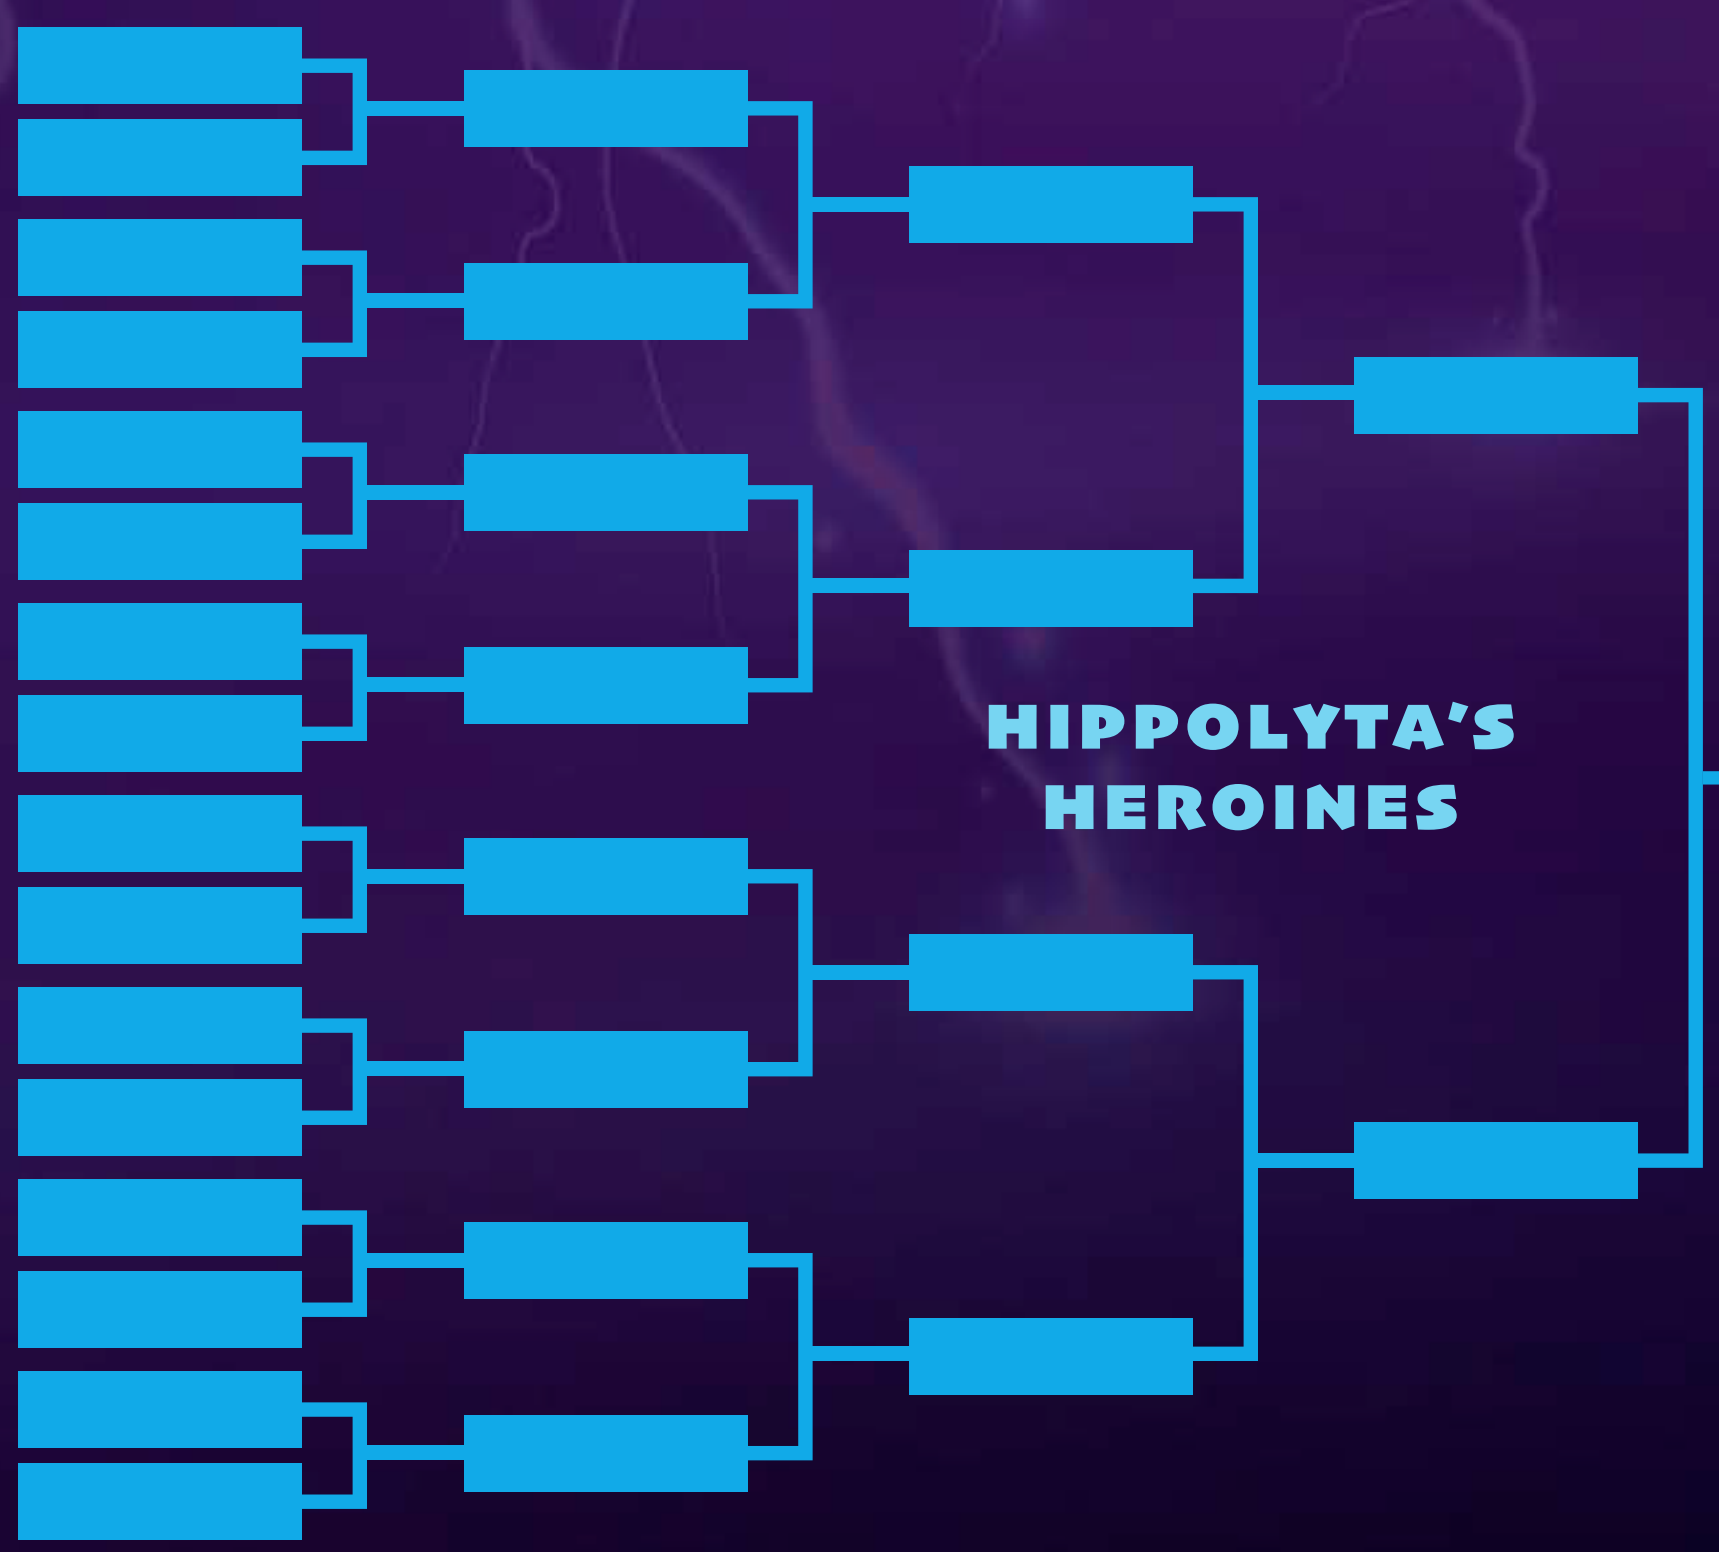

META MADHOUSE

THROWDOWN ON THEMYSCLRA

CHAMPION!